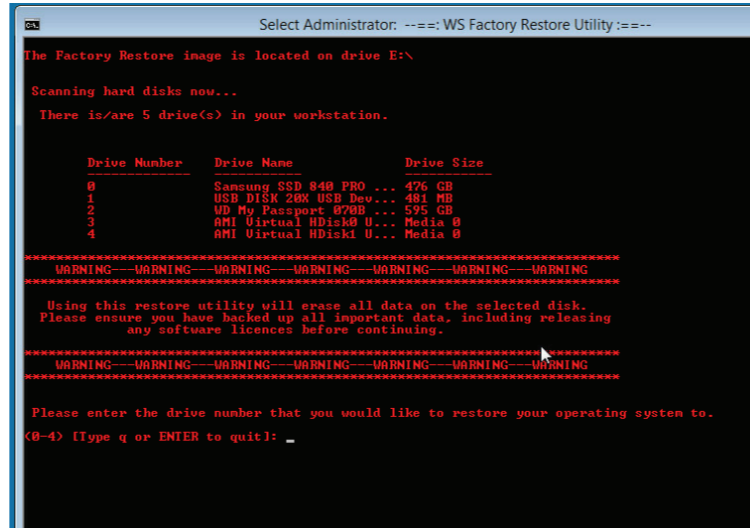

STEP 2 - PRIMARY DRIVE SELECTION

WAIT FOR THE RECOVERY UTILITY TO LOAD AS SHOWN ABOVE. YOU MAY BE PROMPTED TO PRESS 'ANY KEY TO BOOT FROM USB'. ENTER THE DRIVE NUMBER YOU WISH TO RESTORE TO AND PRESS ENTER.

WARNING! USING THIS RESTORE UTILITY WILL ERASE ALL DATA ON THE SELECTED DRIVE.

PLEASE ENSURE YOU HAVE BACKED UP ALL IMPORTANT DATA, INCLUDING RELEASING ANY SOFTWARE LICENCES BEFORE CONTINUING.